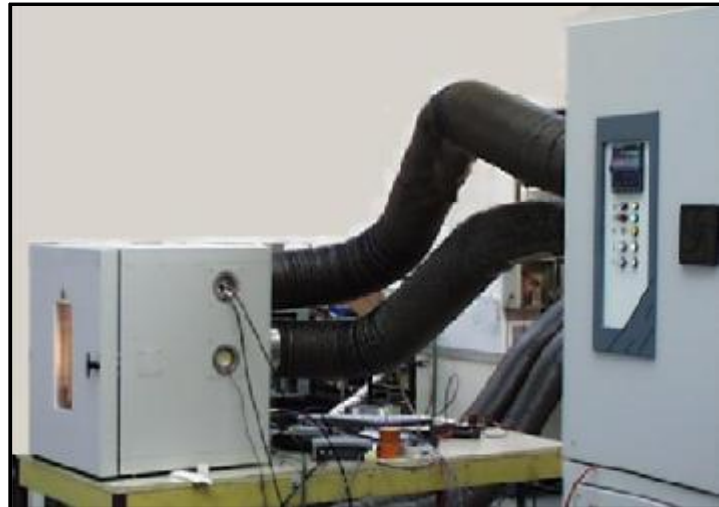

Air Conditioning Units

Sharetree Air Conditioning Units (ACUs) are specifically designed for re-circulating conditioned air through a variety of custom built product enclosures, or directly to products. ACUs are used where a standard test chamber cannot easily be fitted around the product. Product enclosures can also be supplied if required.

These versatile ACUs feature wide temperature and humidity control options, with remote sensing at the load if required.

The systems are microprocessor controlled, with the option of computer software to simplify the operator interface.